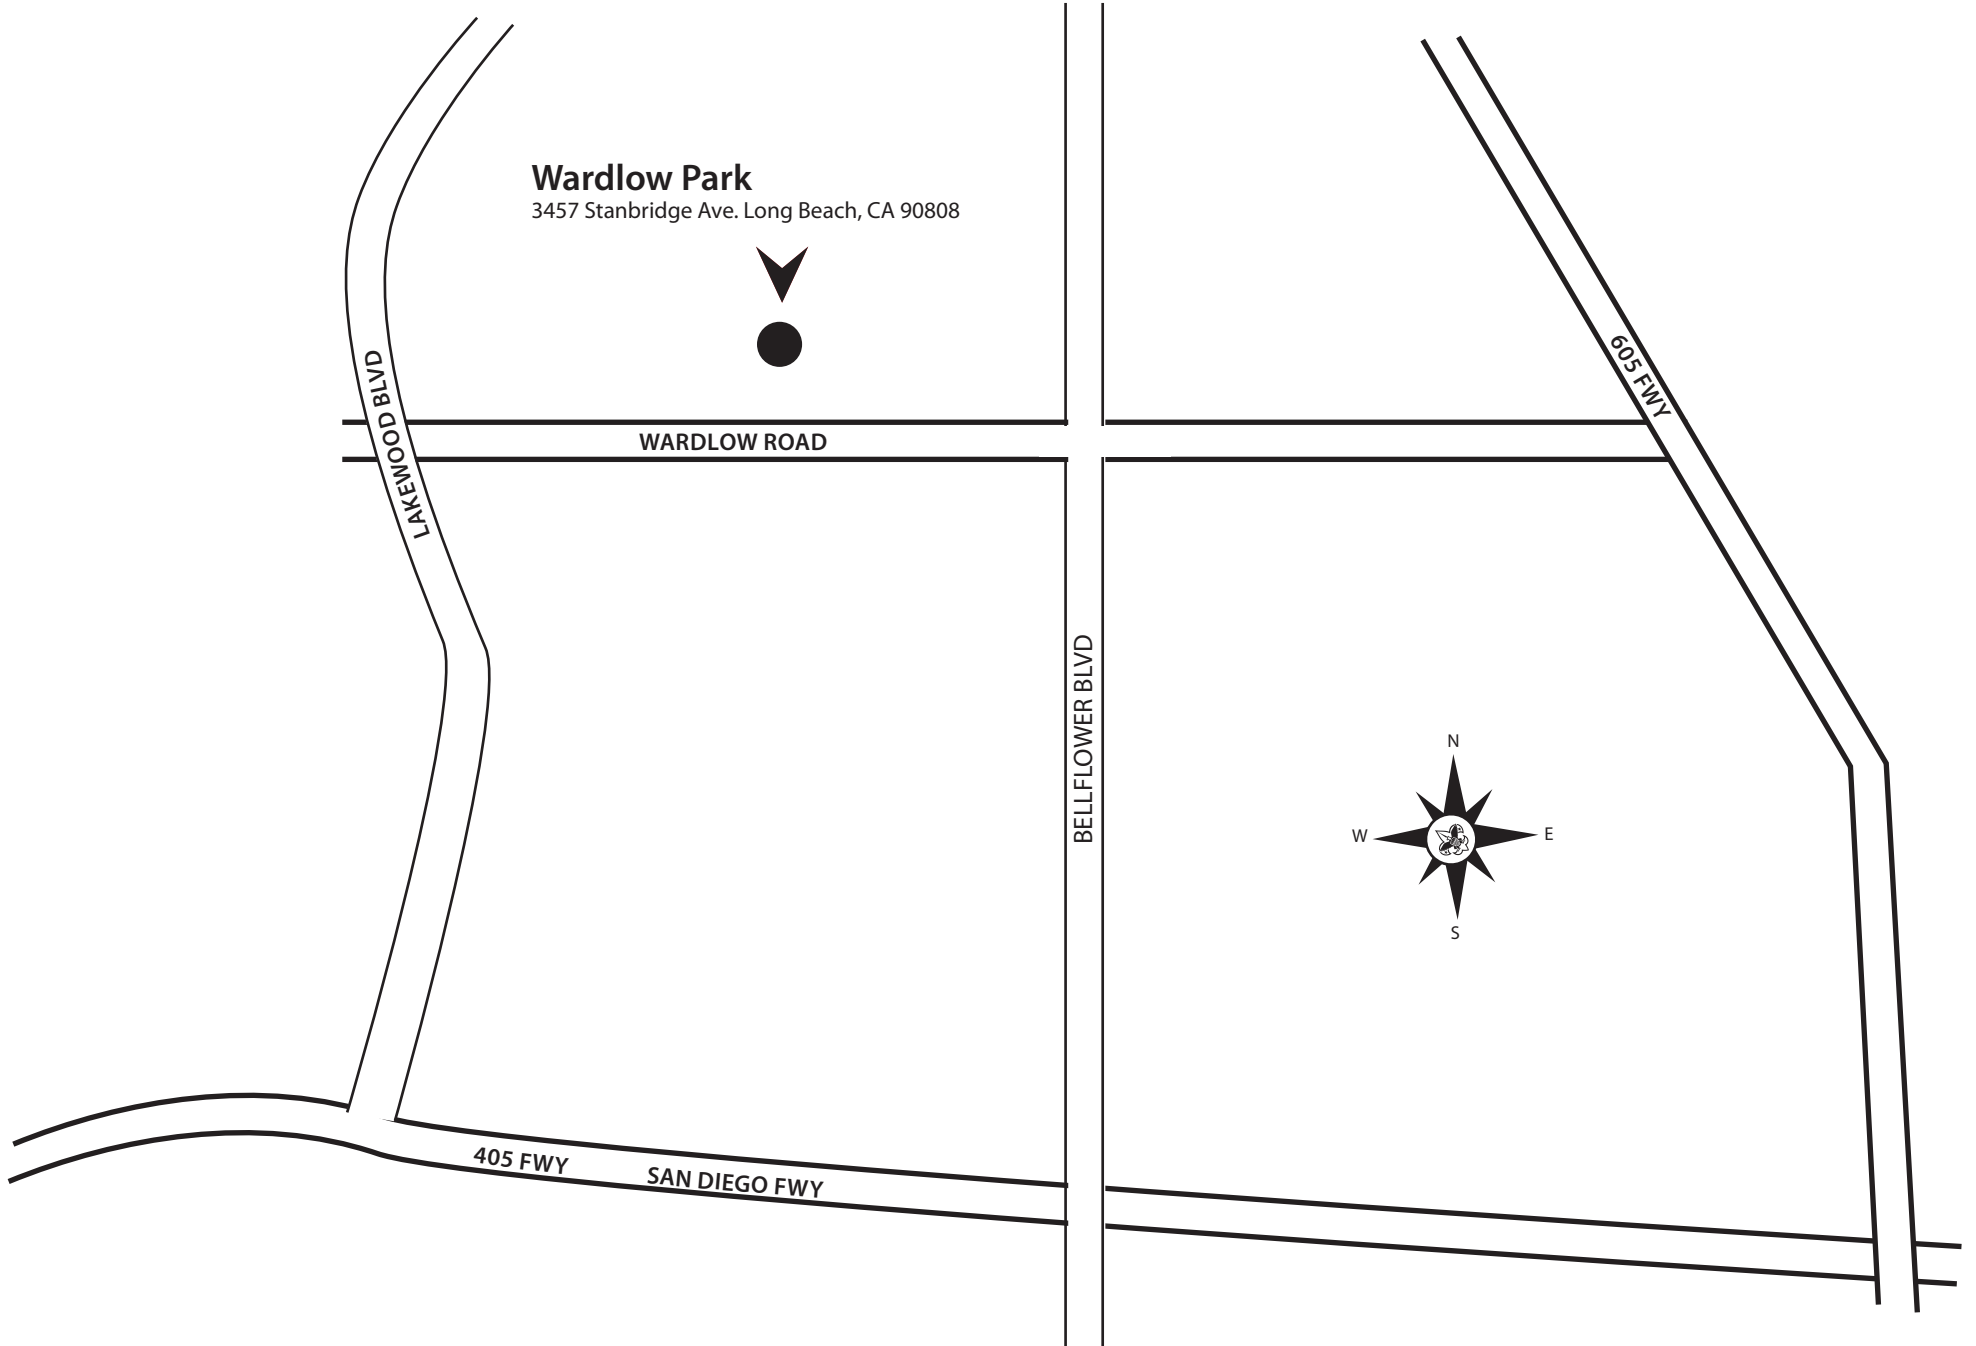

# Wardlow Park

3457 Stanbridge Ave. Long Beach, CA 90808

## Wardlow Park

3457 Stanbridge Ave. Long Beach, CA 90808

WARDLOW ROAD

LAKWOOD BLVD

BELLFLOWER BLVD

605 FWY

405 FWY

SAN DIEGO FWY